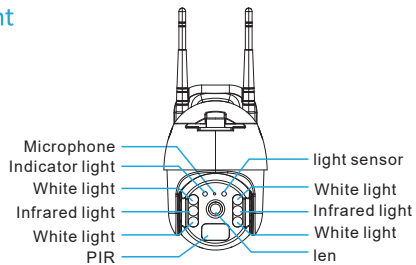

Product Drawing

Front