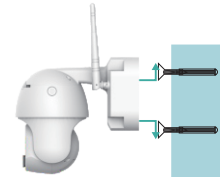

Product Drawing

Make a hole to install

1. After drilling the holes, install the expansion screws on the wall.